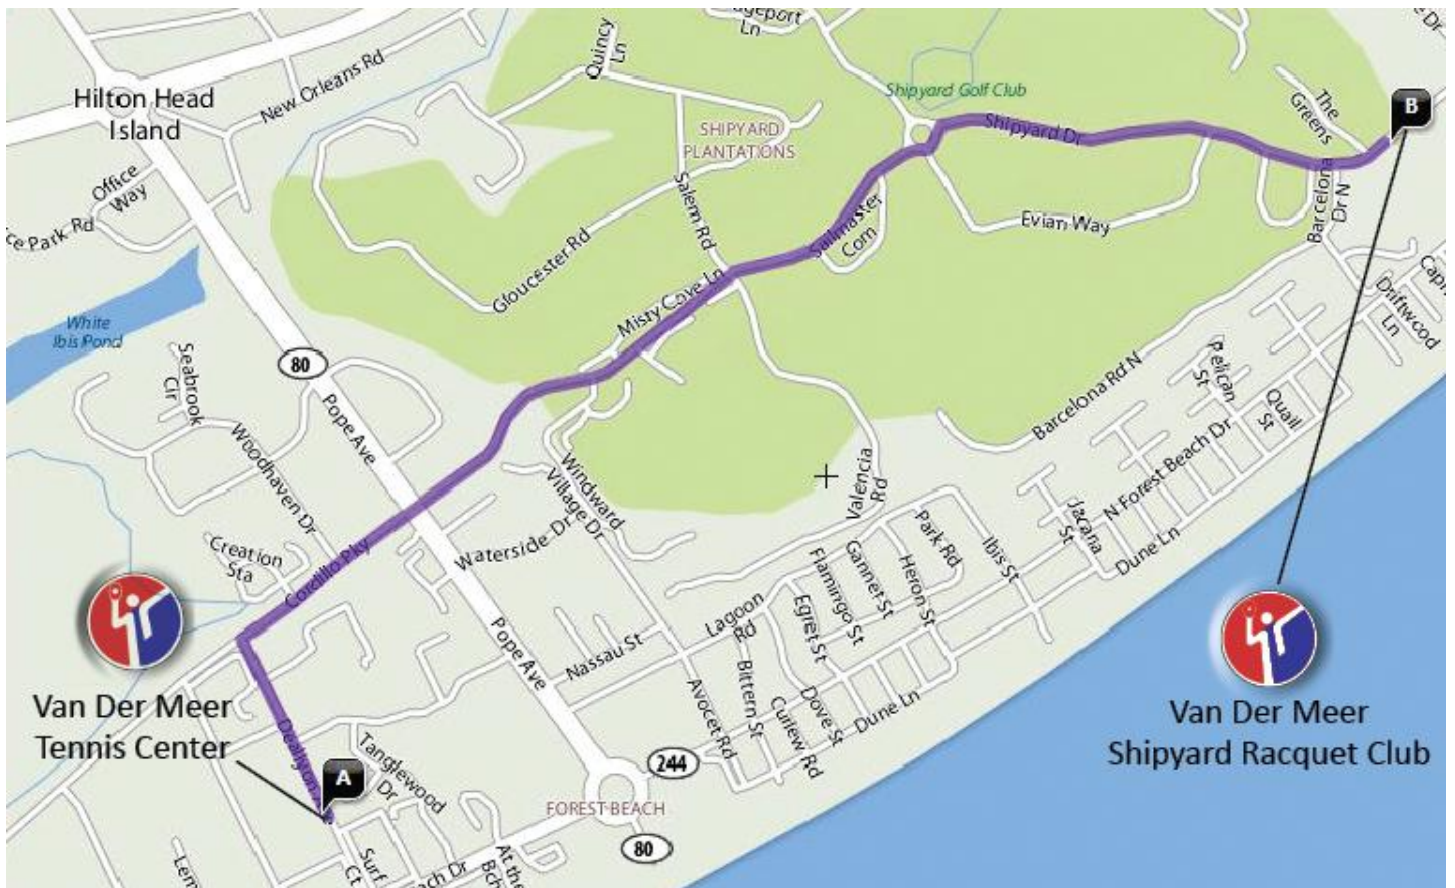

VAN DER MEER TENNIS

SALES OFFICE: 800.845.6138

PRO-SHOP: 843.785.8388

E-MAIL: customerservice@vdmtennis.com

WEBSITE: www.vdmtennis.com

ADDITIONAL IMPORTANT INFORMATION

Unless notified, all junior clinics will be held at the Van der Meer Tennis Center, 19 DeAllyon Ave, HHI, SC.
Some training may be moved to the Van der Meer Shipyard Racquet Club 116 Shipyard Dr, HHI, SC.